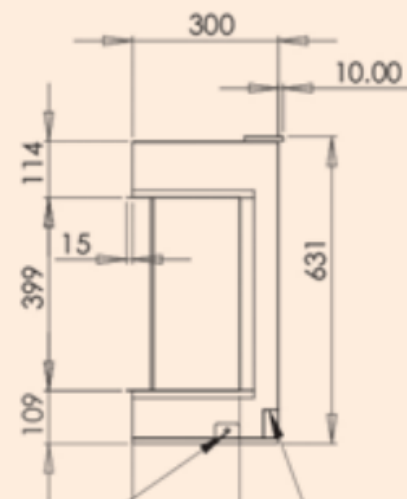

## Polaris 1000 3-sided arrangement

Mood Light  
Connection

Cable  
Entry