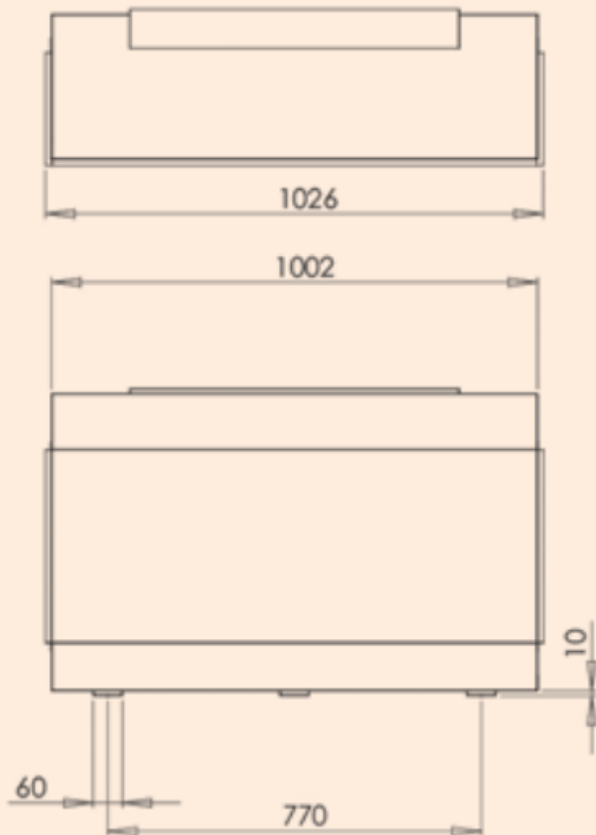

## Polaris 1000 3-sided arrangement

Mood Light  
Connection

Cable  
Entry