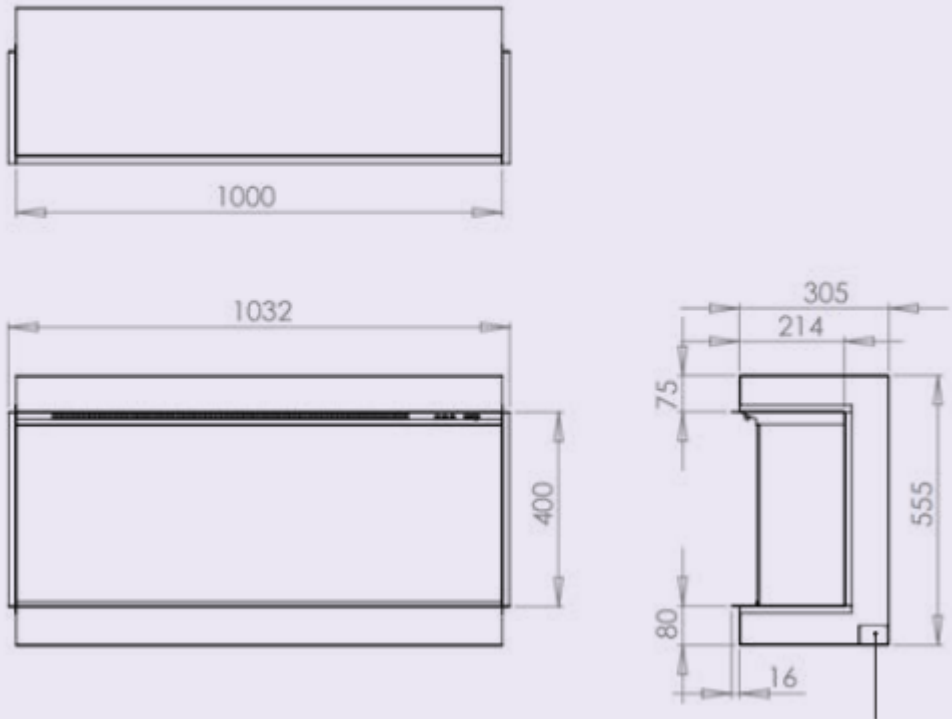

## i1000e Deep three sided arrangement

Cable and mood light entry